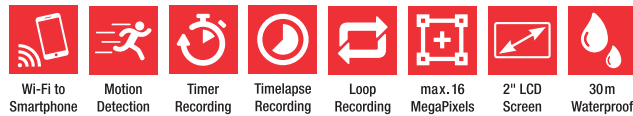

Item no. 57670

Art.-Nr. 57670

LIEFERUMFANG / SCOPE OF DELIVERY

BRAUN® Champion 4K II Action-Camera	Unterwassergehäuse waterproof case	Fahrradhalterung bicycle bracket	Sockel 1 pedestal 1	Sockel 2 pedestal 2	Rückclip back clip
Adapter 1 switch support 1	Adapter 2 switch support 2	Adapter 3 switch support 3	feststehender Sockel fixed base	Helm-Sockel helmet pedestal	Befestigungsurte bandage
Micro-USB-Kabel Micro USB cable	Gehäuserücken shell	Draht wire cable	Kabelbinder cable ties	3M-Haftkissen 3M adhesive pad	Bedienungsanleitung user's manual